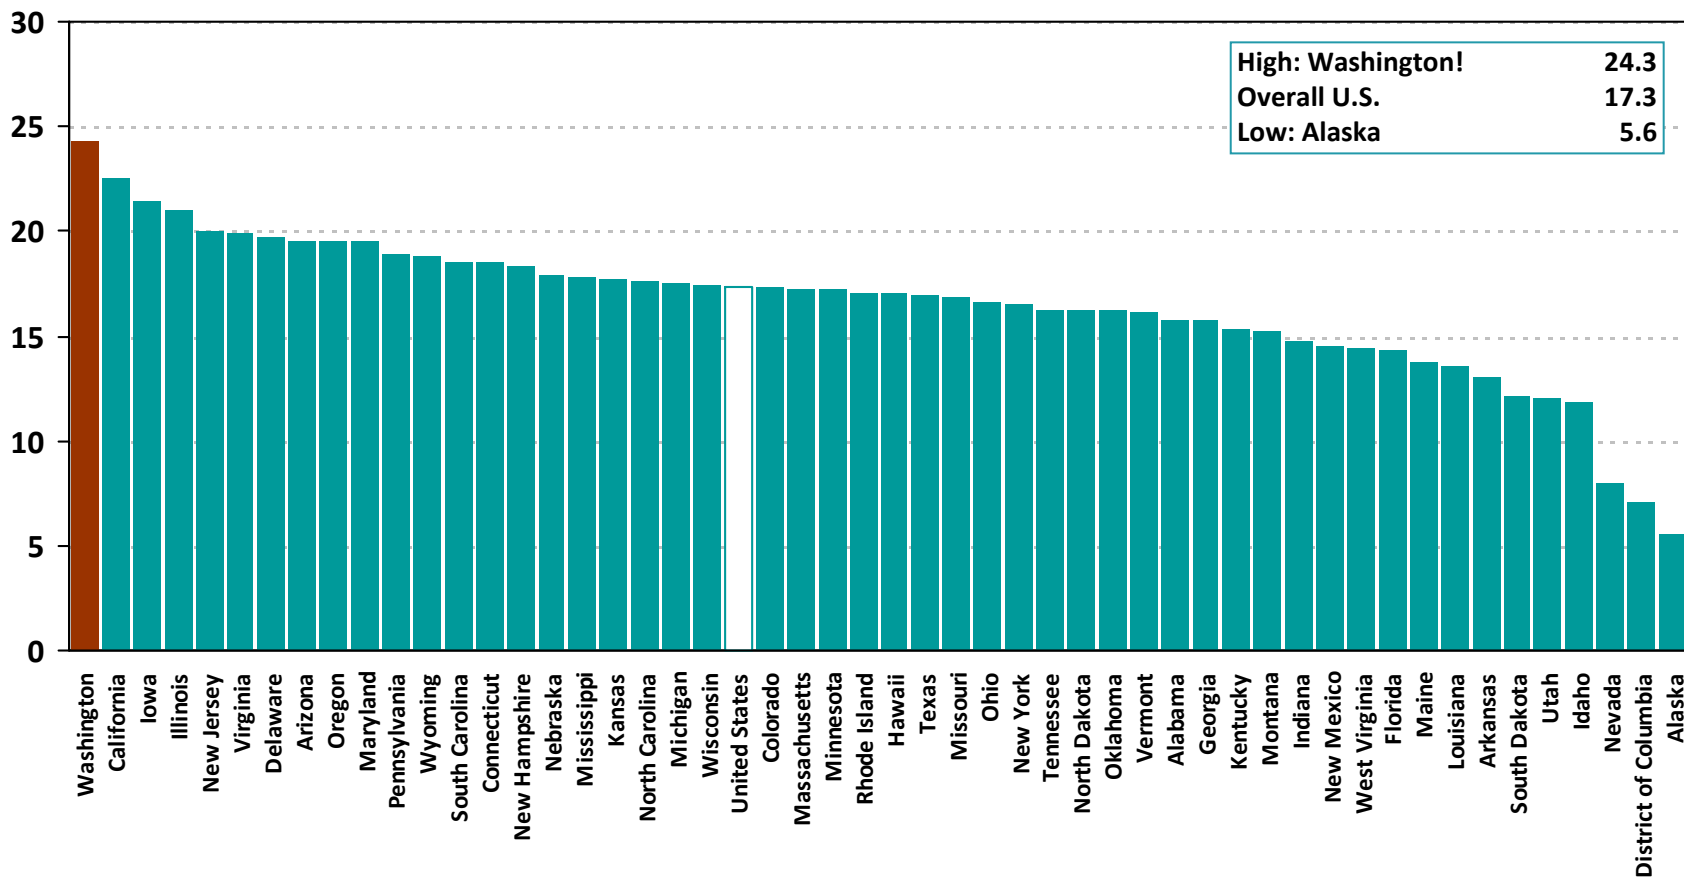

How does Washington compare with other states in bachelor's degree production by public baccalaureate institutions?

Bachelor's degrees, 2005-06, per 100 undergraduate students, Fall 2005, public baccalaureate institutions.