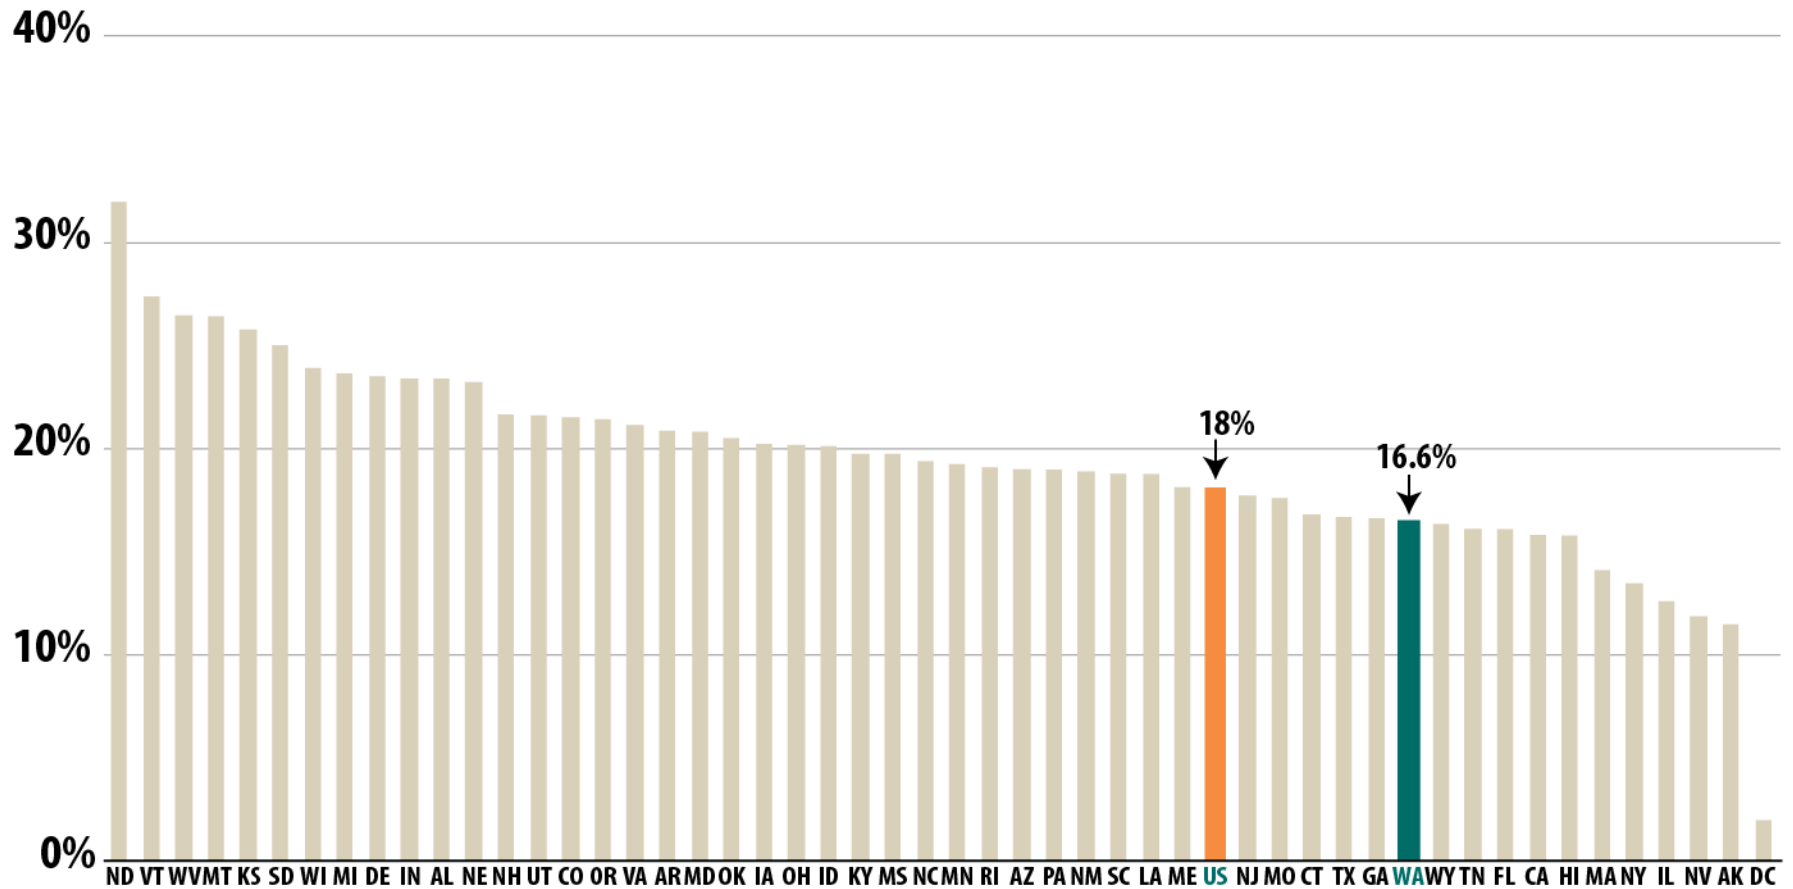

Washington Ranks 40th In Public Bachelor's Degrees Produced Per 1,000 Population Aged 20 To 34