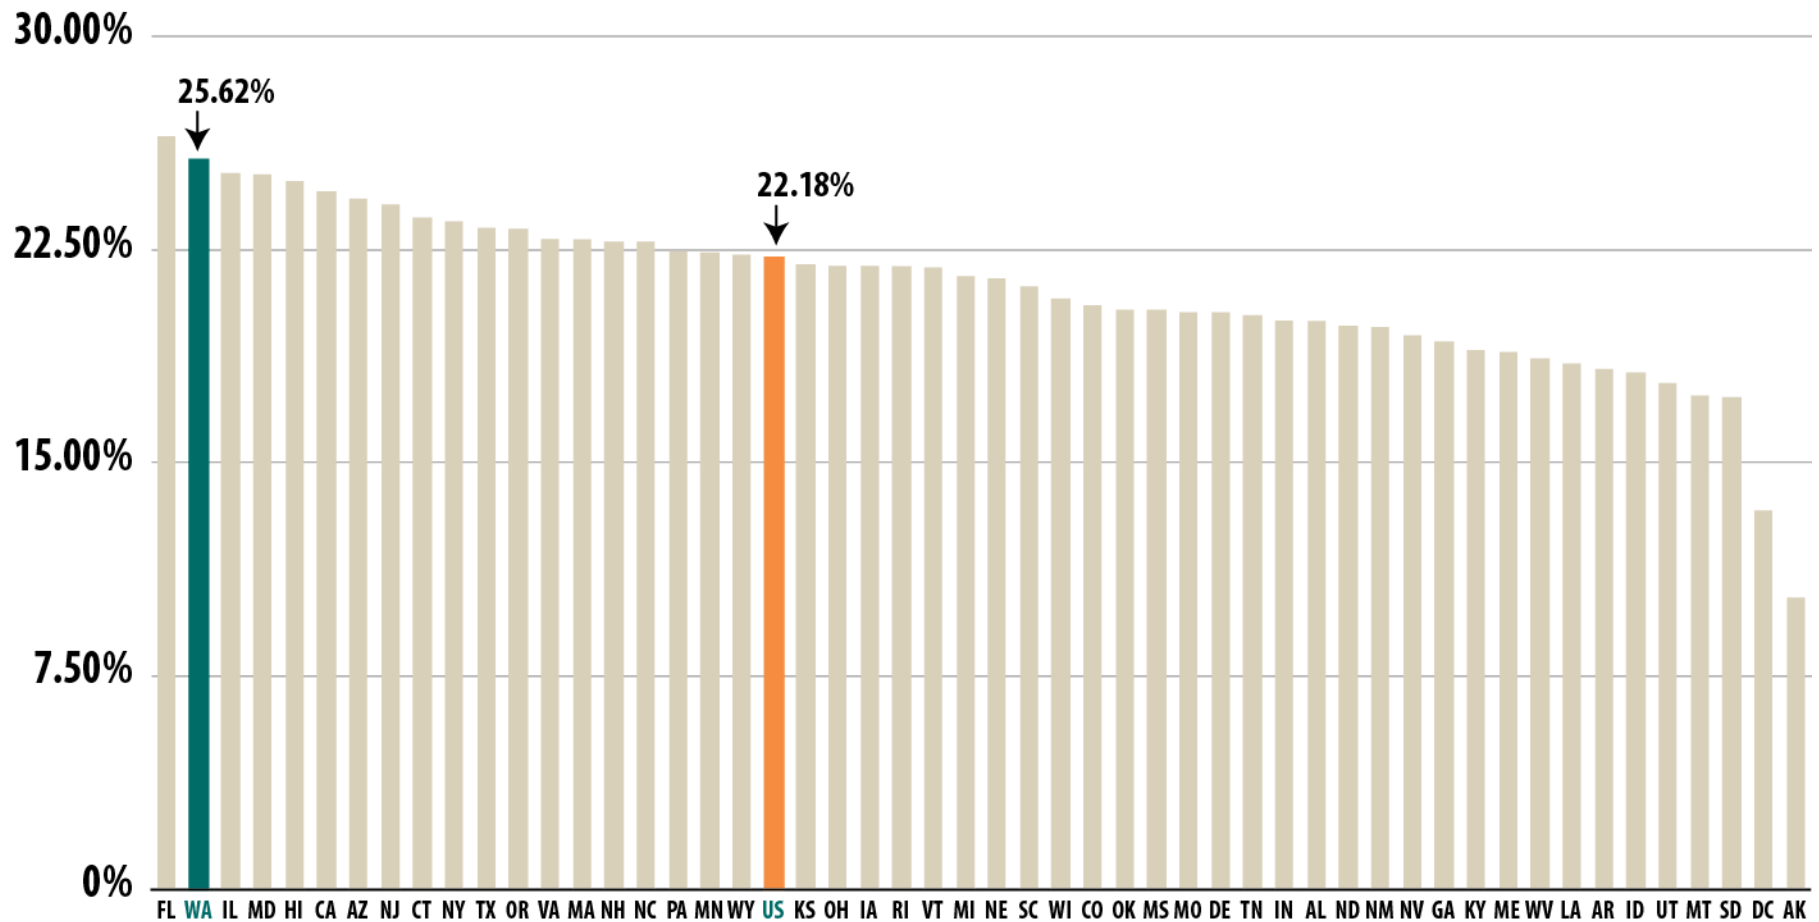

# National Comparisons: Degree Production

CENTRAL WASHINGTON  
UNIVERSITY

EASTERN WASHINGTON  
UNIVERSITY

THE EVERGREEN STATE  
COLLEGE

UNIVERSITY OF  
WASHINGTON

WASHINGTON STATE  
UNIVERSITY

WESTERN WASHINGTON  
UNIVERSITY

# Washington's is 2<sup>nd</sup> in the Nation in Bachelor's Degrees Produced Per 100 FTE Students at Public Baccalaureates