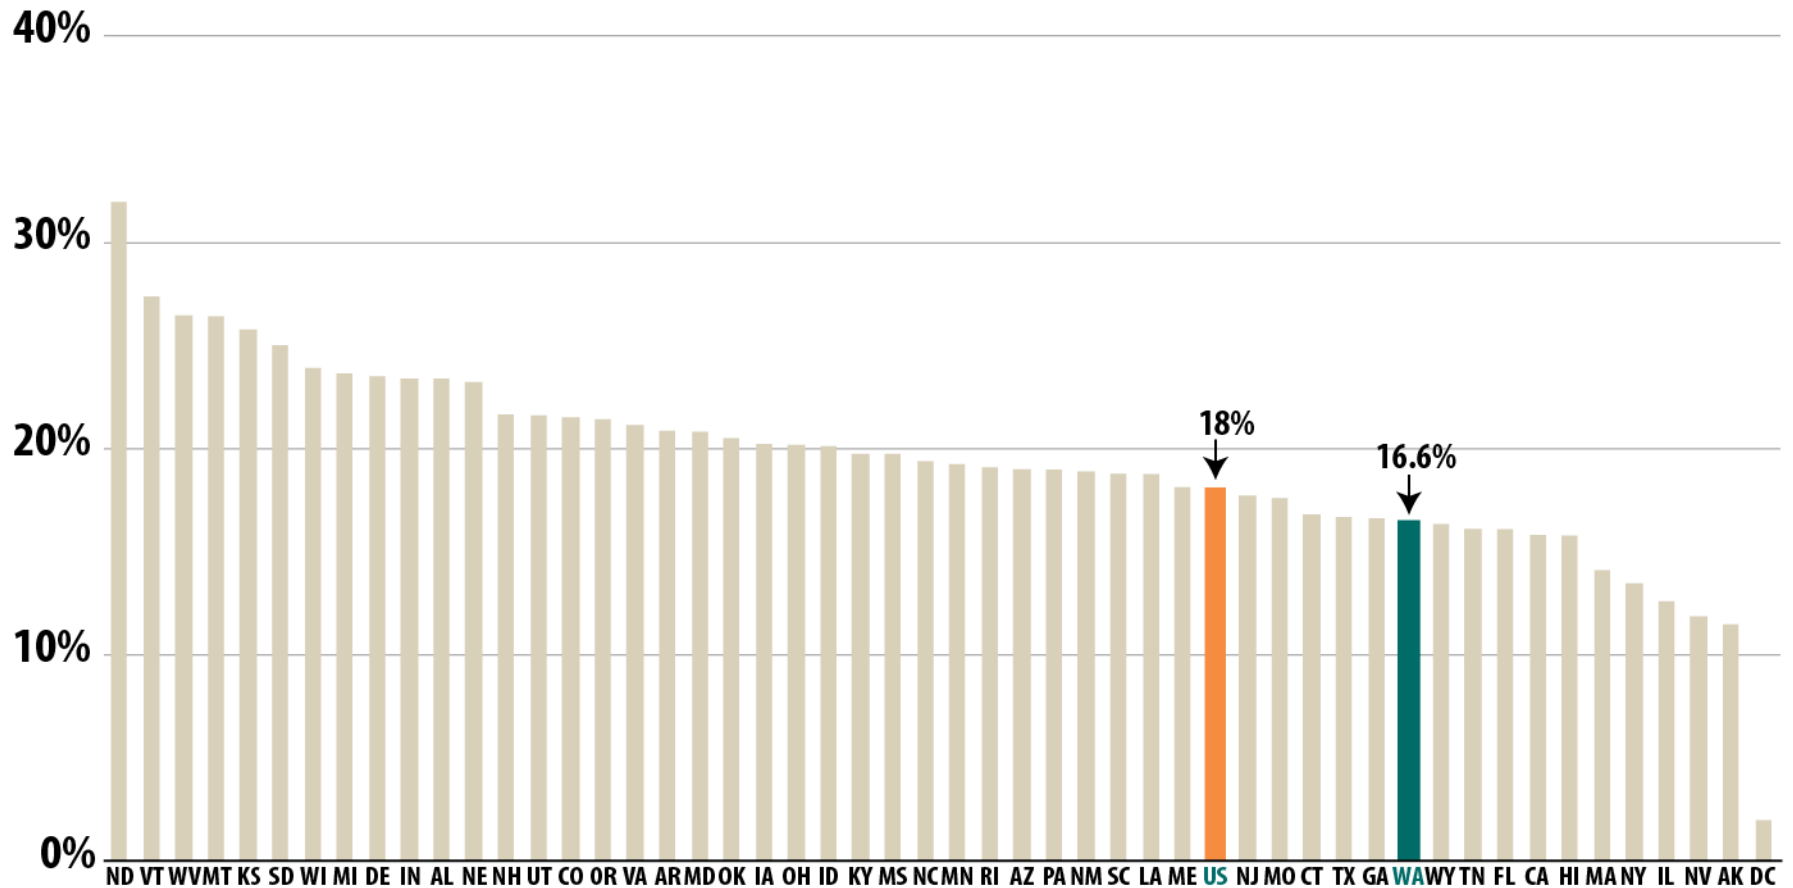

Washington Ranks **40th** In Public Bachelor's Degrees Produced Per 1,000 Population Aged 20 To 34