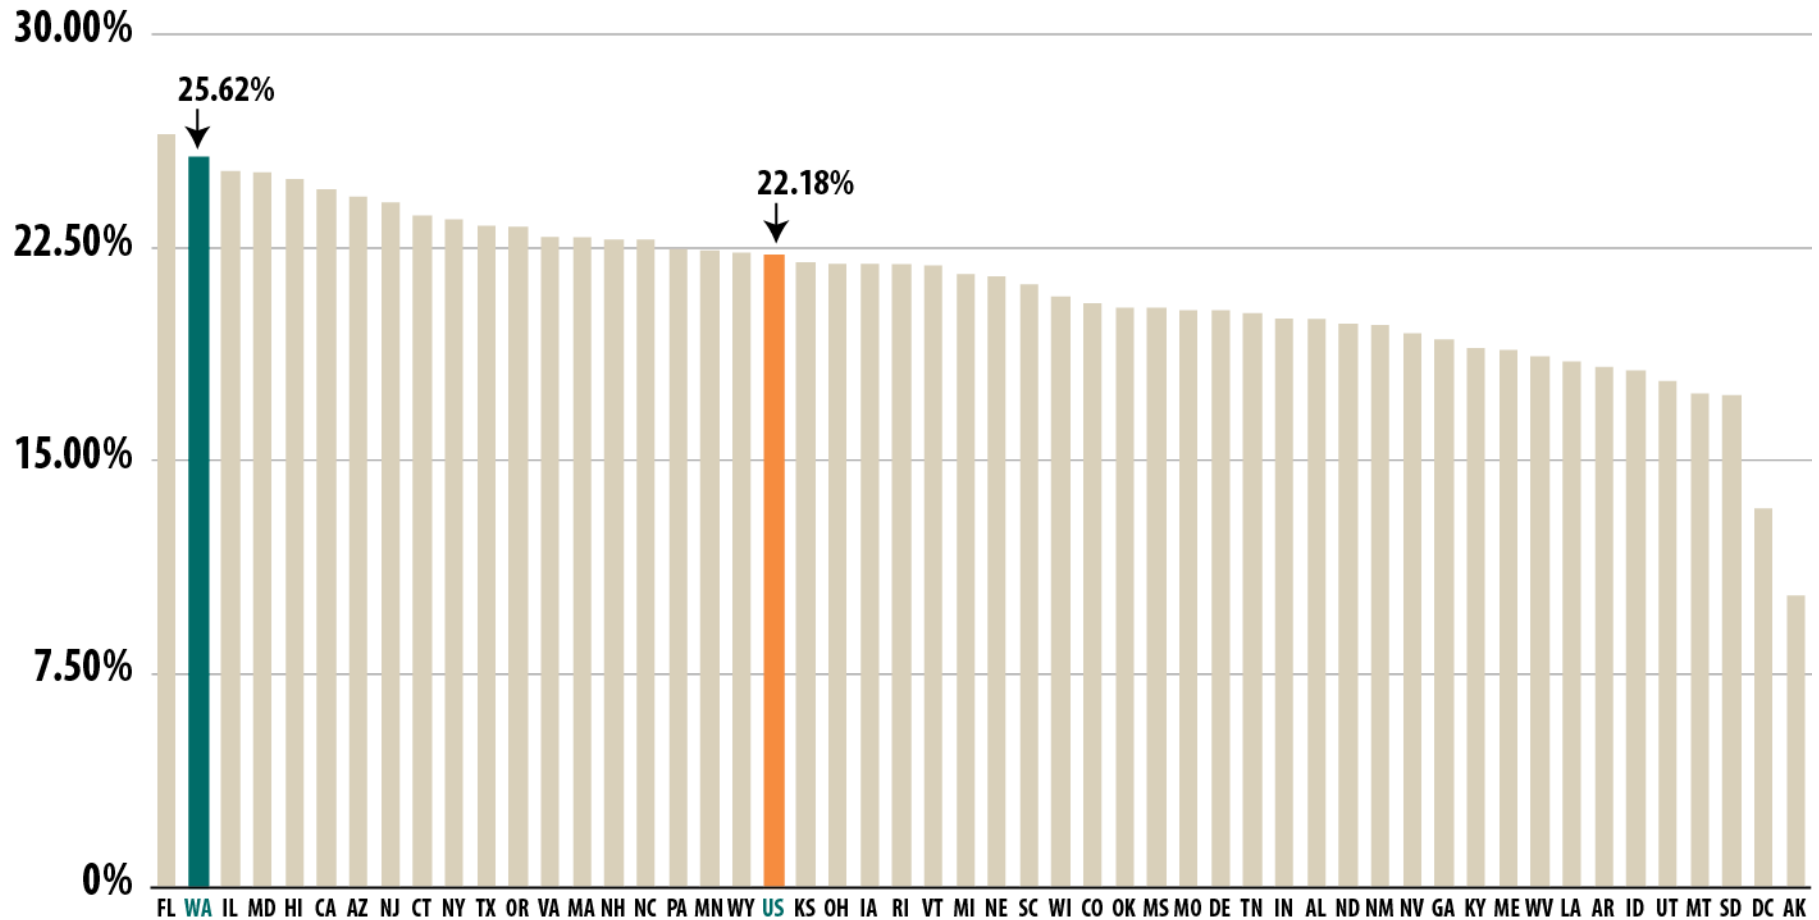

# National Comparisons: Degree Production

CENTRAL WASHINGTON  
UNIVERSITY

EASTERN WASHINGTON  
UNIVERSITY

THE EVERGREEN STATE  
COLLEGE

UNIVERSITY OF  
WASHINGTON

WASHINGTON STATE  
UNIVERSITY

WESTERN WASHINGTON  
UNIVERSITY

# Washington's is 2<sup>nd</sup> in the Nation in Bachelor's Degrees Produced Per 100 FTE Students at Public Baccalaureates