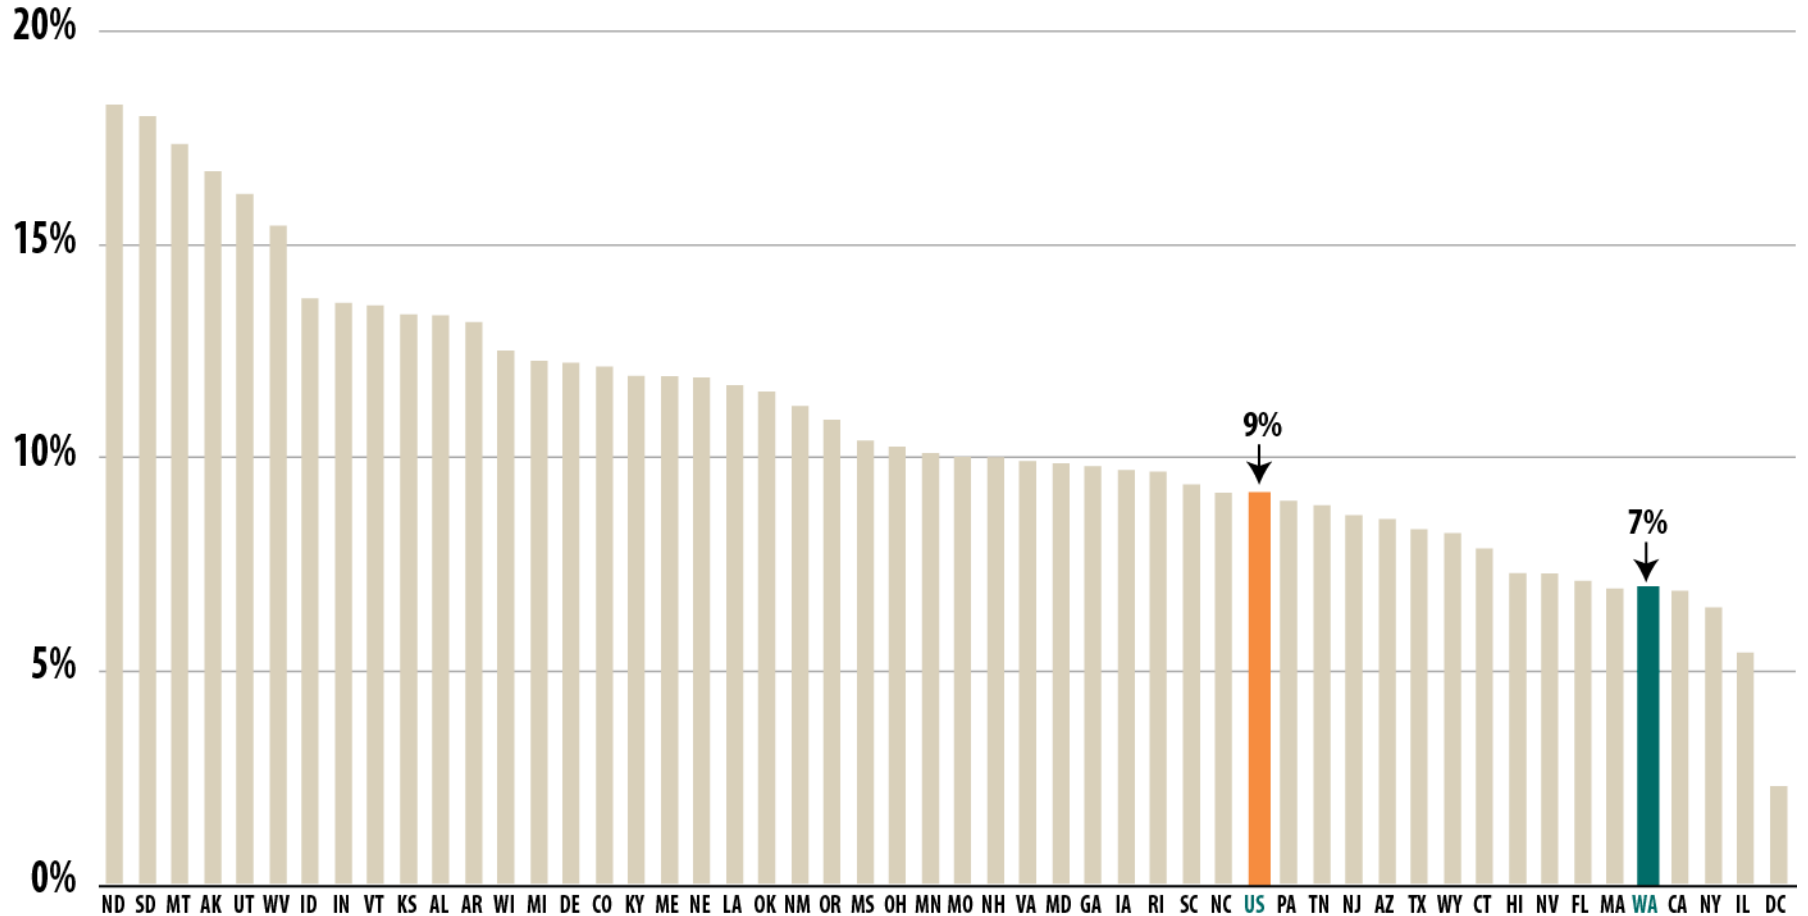

National Comparisons: Participation

CENTRAL WASHINGTON
UNIVERSITY

EASTERN WASHINGTON
UNIVERSITY

THE EVERGREEN STATE
COLLEGE

UNIVERSITY OF
WASHINGTON

WASHINGTON STATE
UNIVERSITY

WESTERN WASHINGTON
UNIVERSITY

Washington Ranks **47th** in Participation in 4-year Public Higher Education at the Undergraduate Level

Public undergraduate 4-year participation rates based on the population age 20-34, 2011-12.

Washington Ranks 47th In Participation In Public Graduate Education

Public graduate participation rates based on the population age 20-34, 2011-12.