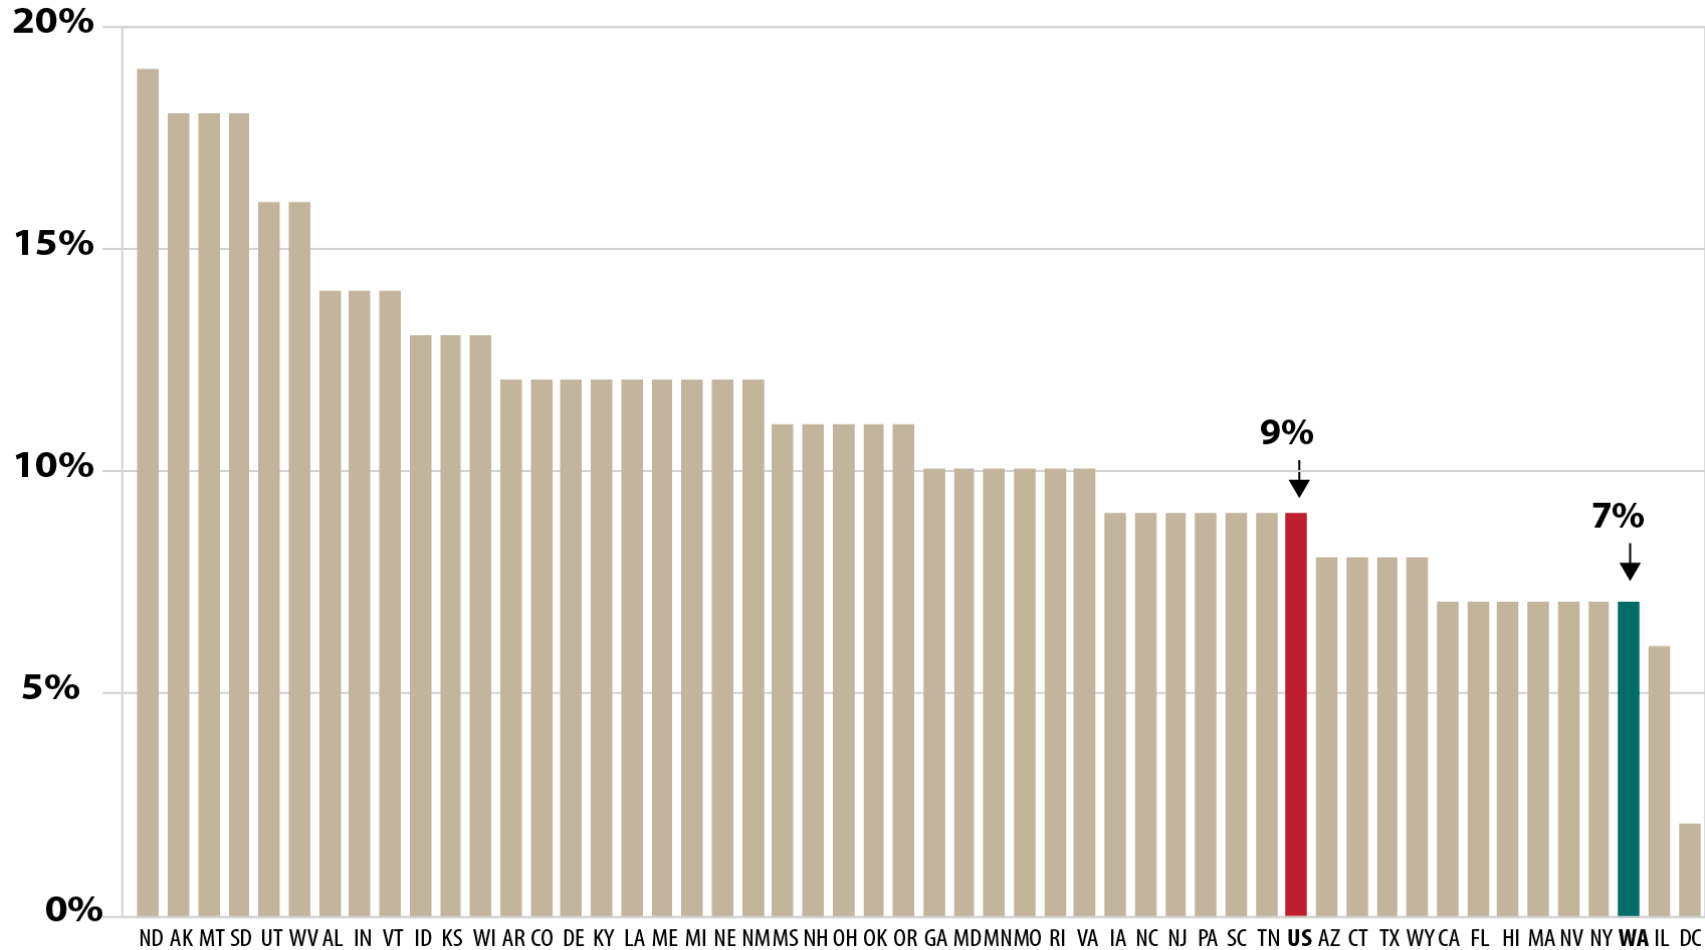

# Washington Ranks 47<sup>th</sup> in Participation in 4-year Public Higher Education at the Undergraduate Level

Public undergraduate 4-year participation rates based on the population age 20-34, 2011-12.

# Washington Ranks *48th* In Participation In Public Graduate Education

Public graduate participation rates based on the population age 20-34, 2011-12.

Source: 2011-12 IPEDS enrollment and completion data, public baccalaureate or higher institutions only