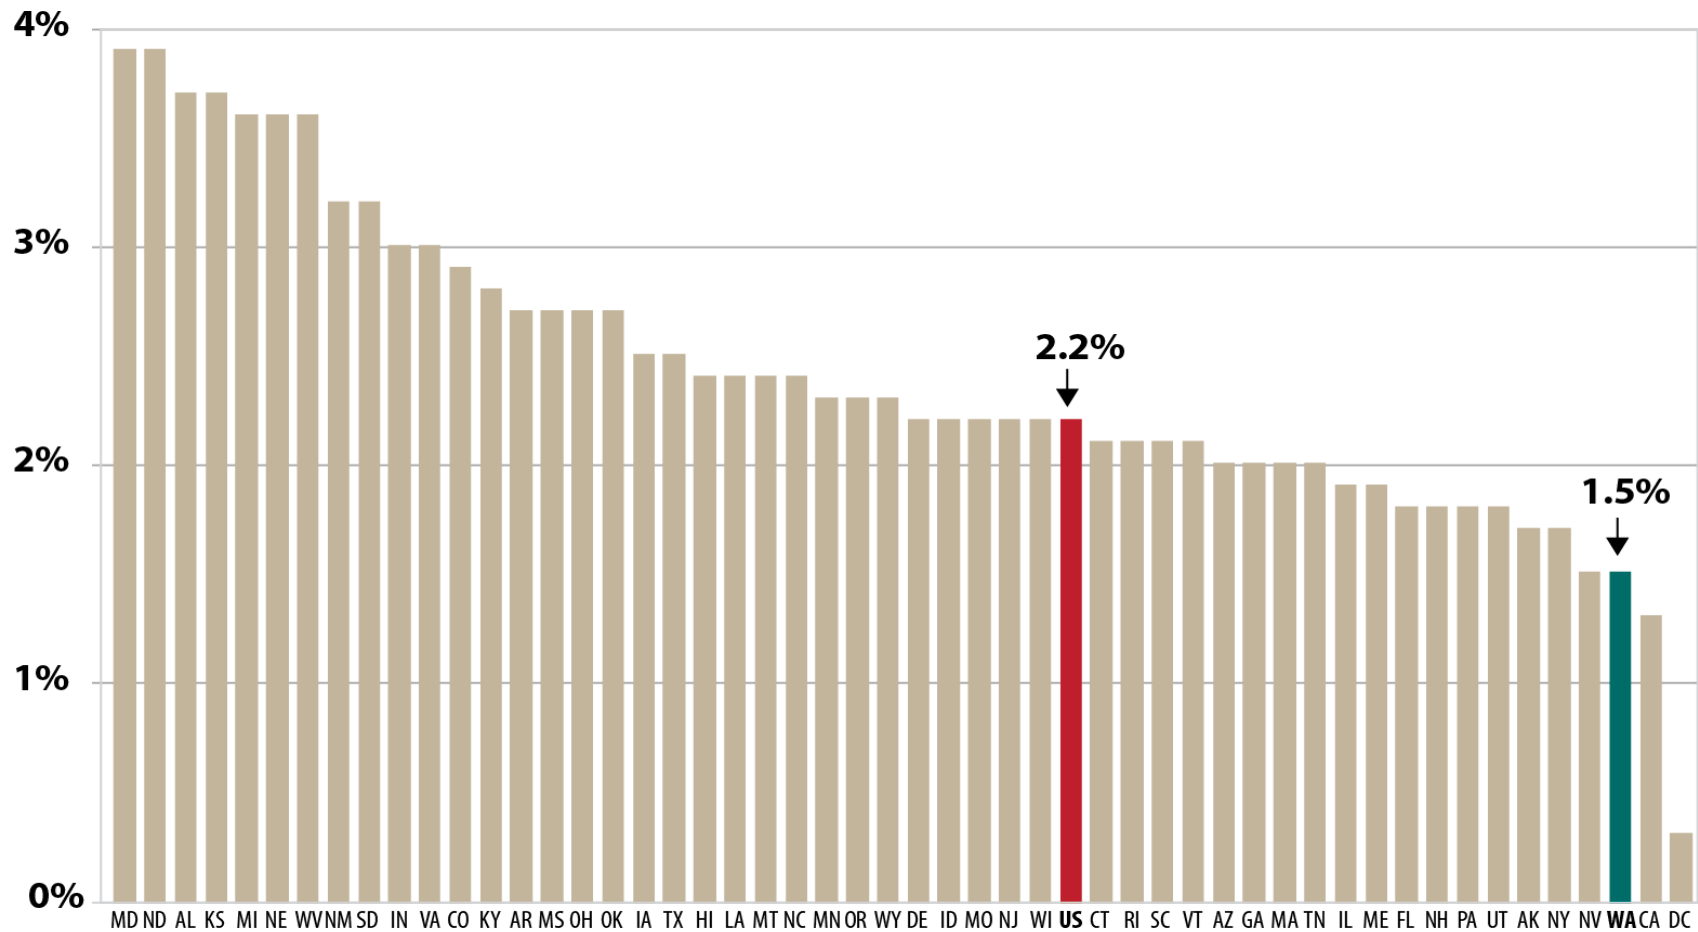

# Washington Ranks 47<sup>th</sup> in Participation in 4-year Public Higher Education at the Undergraduate Level

Public undergraduate 4-year participation rates based on the population age 20-34, 2011-12.

# Washington Ranks *48th* In Participation In Public Graduate Education

Public graduate participation rates based on the population age 20-34, 2011-12.

Source: 2011-12 IPEDS enrollment and completion data, public baccalaureate or higher institutions only